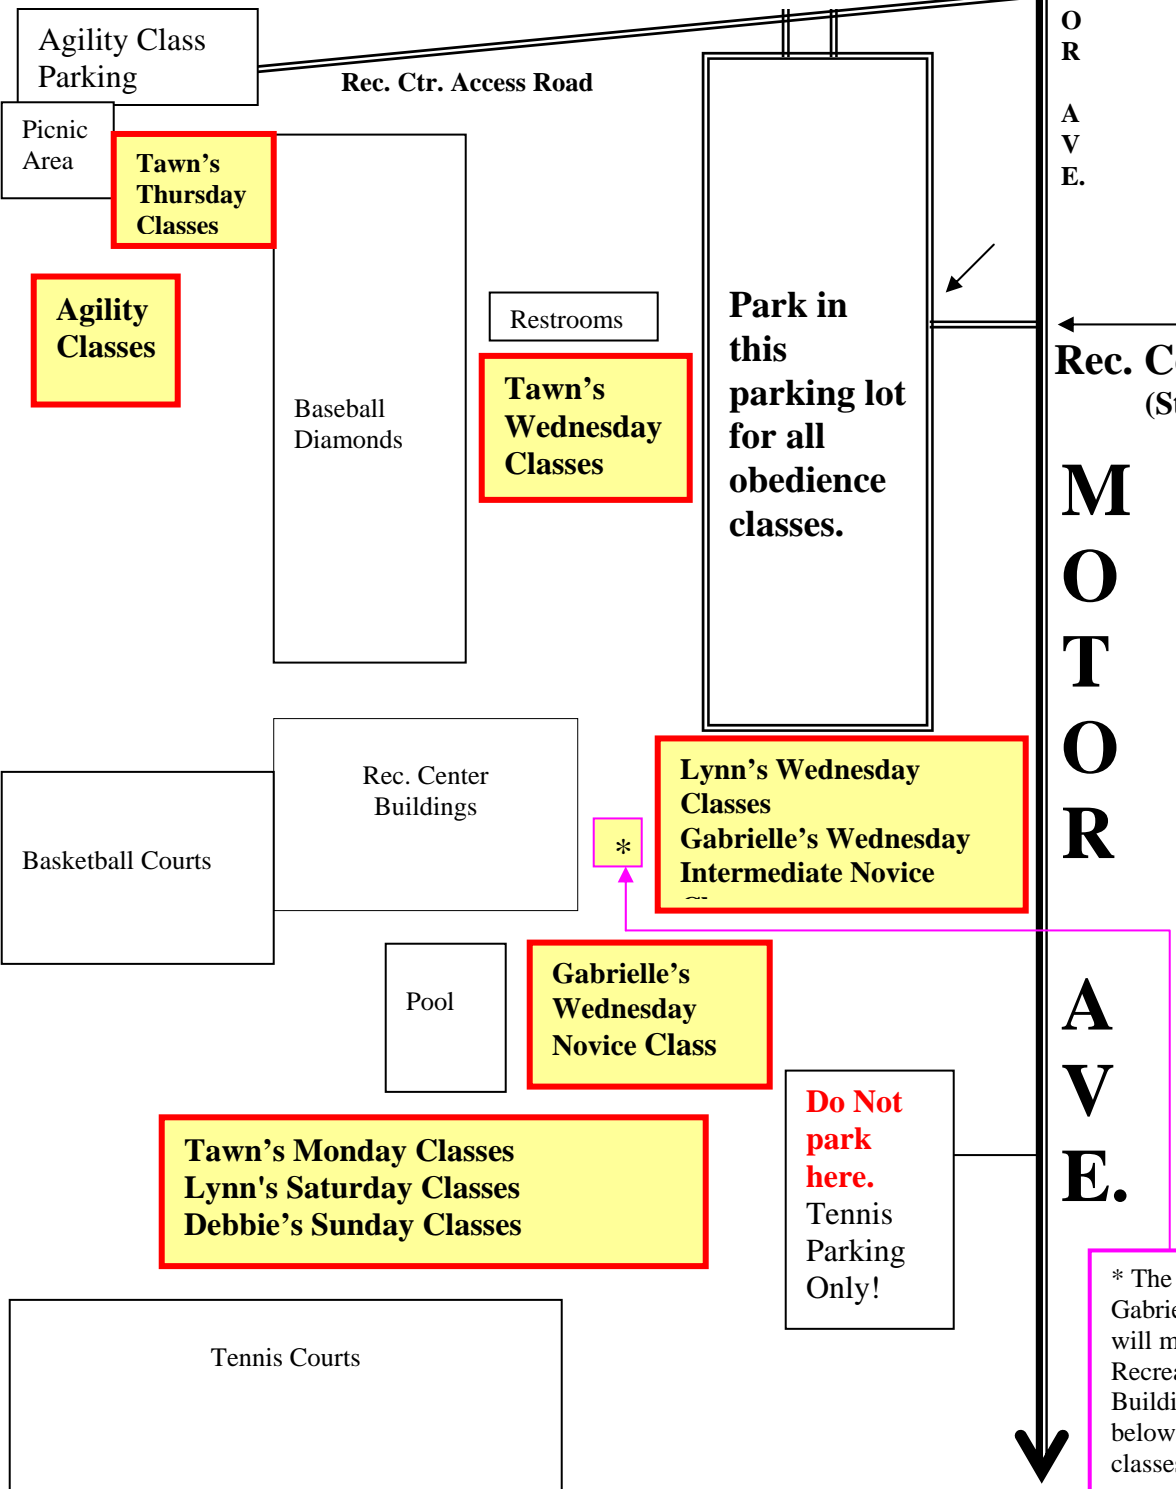

WLAOTC classes at the Cheviot Hills Recreation Center  
2551 Motor Ave, Los Angeles, CA 90064

MAP NOT TO SCALE!

**PICO BLVD.**

Fox Studios

M  
O  
T  
O  
R  
A  
V  
E.

Rec. Center Drive  
(Stoplight)

M  
O  
T  
O  
R

A  
V  
E.

**Do Not park here.**  
Tennis Parking Only!

\* The first class of Gabrielle's Novice class will meet in front of the Recreation Center Building, down the stairs, below where Lynn's classes are held.